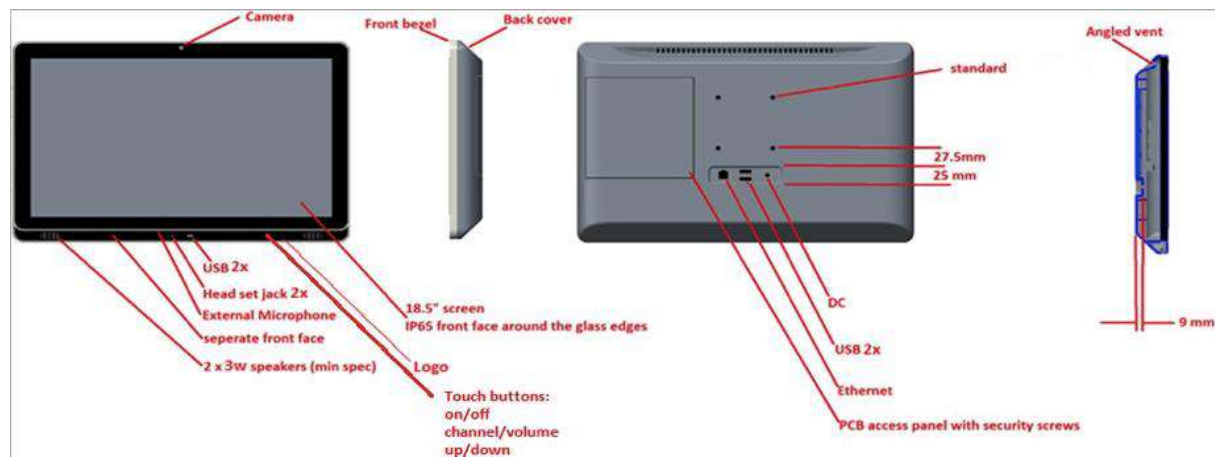

TERMinal One

The TERMinal ONE is the first Android based bedside terminal in the world that combines high quality and hygienic design with IPTV & OTT services. It is purposely designed for the Hospitality industry such as Hospitals & Hotels.

Hardware

CPU	ARM cortex a65 or above
Memory	DDR 2GB
eMMC	eMMC 32GB
Micro SD slot	Micro SD not included
WiFi	Wi-Fi 2.4GHz 802.11b/g/n
Bluetooth	BT 5.0 or 4.1
Speaker	2x3W
Microphone	Built in
Phone	included

Interface

Phone	Bottom
Phone Cradle	Bottom
Phone off hook	internal to the handset
Phone jack	RJ11 built into the cradle if possible
DC	19V 3.43A (2.5 x 5.5 connection)
LAN x 1	RJ45
USB x 2	USB2.0
USB x 2	USB2.0
Audio line in/out 2X	
On indication light	Integrated with logo
Back lighting on/off button	Touch panel A/W
Volume controls	Touch panel A/W
Reset	Accessed by probe

Front screen

Screen size	21.5"
Resolution	1920 HD
Touch type	P-cap
Aspect ratio	16:9 or 16:10
Screen time	16h/7d
Viewing Angle	Min 120° Vertical 120° Horizontal
Camera	8 MP; Green when in use
Microphone	built in