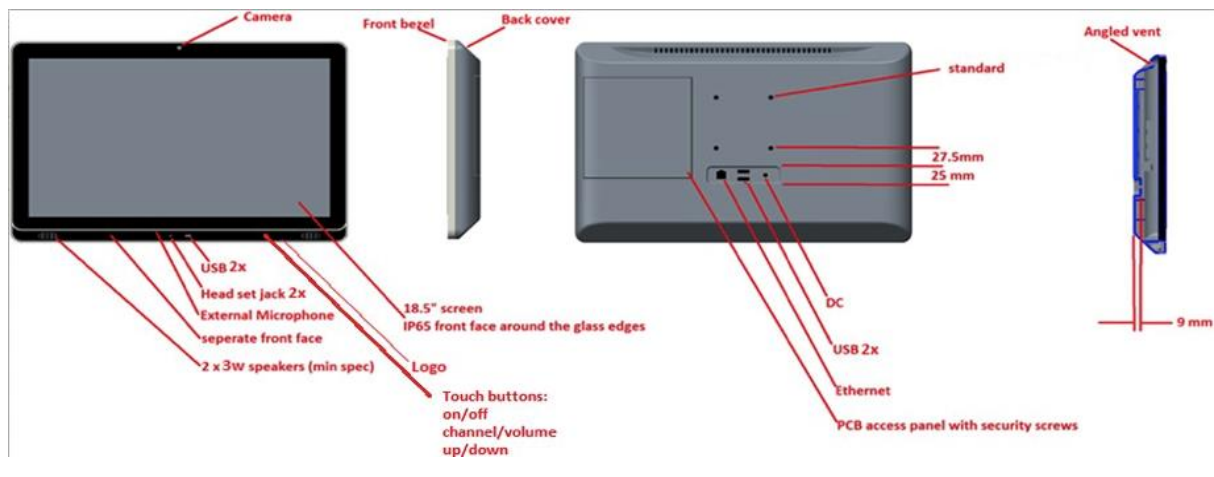

TERMinal One

The TERMinal ONE is the first Android based bedside terminal in the world that combines high quality and hygienic design with IPTV & OTT services. It is purposely designed for the Hospitality industry such as Hospitals & Hotels.

Hardware

CPU	ARM cortex a65 or above
Memory	DDR 2GB
eMMC	eMMC 32GB
Micro SD slot	Micro SD not included
WiFi	Wi-Fi 2.4GHz 802.11b/g/n
Bluetooth	BT 5.0 or 4.1
Speaker	2x3W
Microphone	Built in
Phone	included

Interface

Phone	Bottom
Phone Cradle	Bottom
Phone off hook	internal to the handset
Phone jack	RJ11 built into the cradle if possible
DC	19V 3.43A (2.5 x 5.5 connection)
LAN x 1	RJ45
USB x 2	USB2.0
USB x 2	USB2.0
Audio line in/out 2X	
On indication light	Integrated with logo
Back lighting on/off button	Touch panel A/W
Volume controls	Touch panel A/W
Reset	Accessed by probe

Front screen

Screen size	21.5"
Resolution	1920 HD
Touch type	P-cap
Aspect ratio	16:9 or 16:10
Screen time	16h/7d
Viewing Angle	Min 120° Vertical 120° Horizontal
Camera	8 MP; Green when in use
Microphone	built in